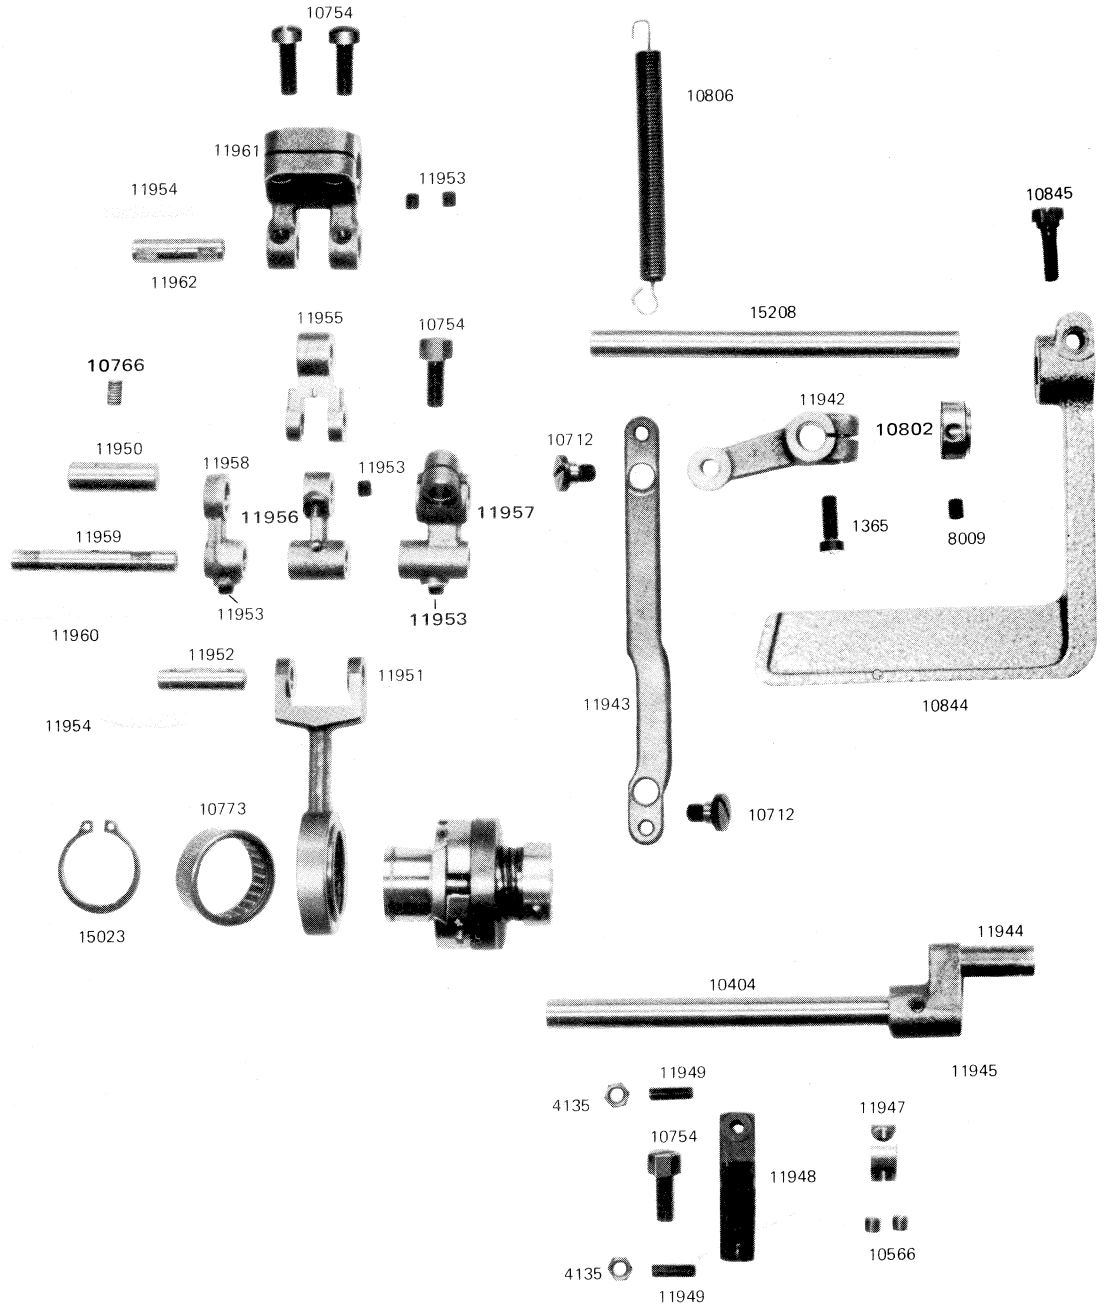

16407-8

16407-7

Re: Hook for Model 327R, please see on page 17.

ACCESSORIES

* marked parts are only for Model 327R

BELT GUARD

REVERSE FEEDING

GAUGE PARTS

16296 (3/16")
 16297 (7/32")
 16236 (1/4")
 16237 (5/16")
 16238 (3/8")
 16298 (7/16")

x10463 *15633(3/16")
 x10464 *15634(7/32")
 x10465 *15635(1/4")
 x10466 *15636(5/16")
 x10467 *15637(3/8")
 x10468 *15638(7/16")

+10183 (3/16")
 +10184 (7/32")
 +10185 (1/4")
 +10186 (5/16")
 +10187 (3/8")
 +10188 (7/16")

+16523 (3/16")
 +16524 (7/32")
 +16525 (1/4")
 +16526 (5/16")
 +16527 (3/8")
 +16528 (7/16")

x16443A(3/16")
 x16444 (7/32")
 x16445 (1/4")
 x16446 (5/16")
 x16447 (3/8")
 x16448 (7/16")
 +10483 (3/16")
 +10484 (7/32")
 +10485 (1/4")
 +10486 (5/16")
 +10487 (3/8")
 +10488 (7/16")
 *11233 (3/16")
 *10264 (7/32")
 *11234 (1/4")
 *11235 (5/16")
 *11236 (3/8")
 *10268 (7/16")

16307-1/4

16239 (1/2")
 16302 (9/16")
 16303 (5/8")
 16304 (3/4")

x10469 (1/2")
 x10470 (9/16")
 x10471 (3/8")
 x10472 (3/4")
 *15639 (1/2")
 *15640 (9/16")
 *15641 (3/8")
 *15642 (3/4")

+10189 (1/2")
 +10190 (9/16")
 +10191 (5/8")
 +10192 (3/4")