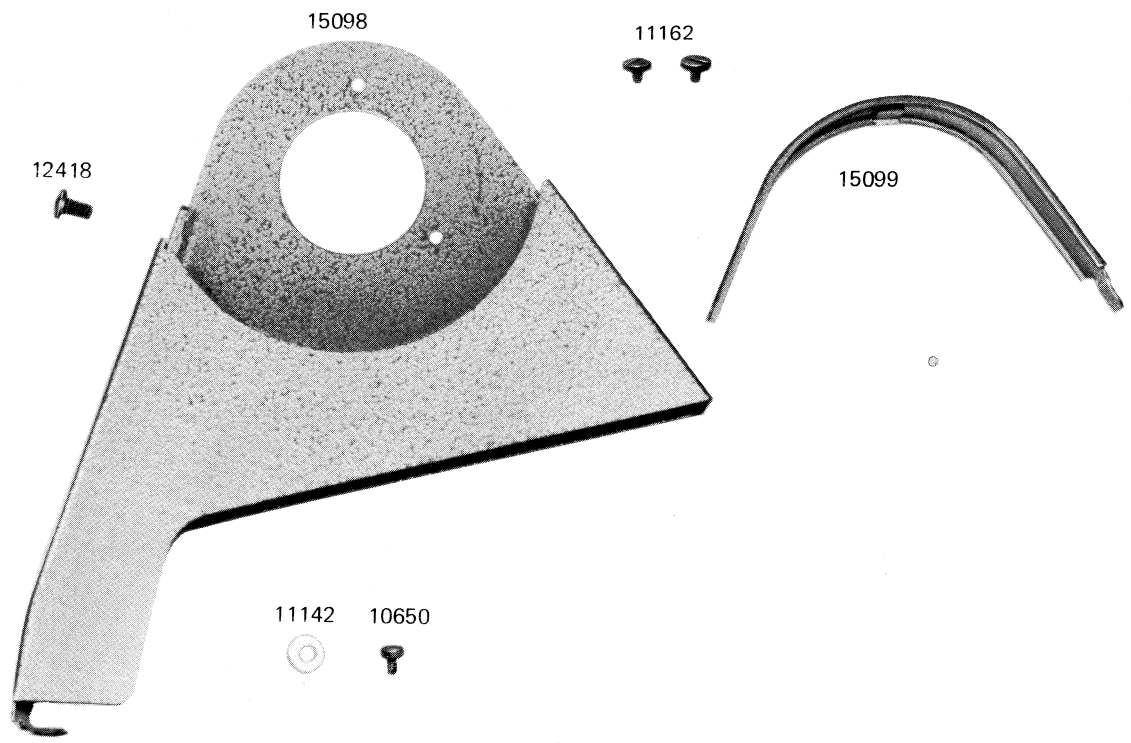

16407-8

16407-7

Re: Hook for Model 327R, please see on page 17.

ACCESSORIES

* marked parts are only for Model 327R

BELT GUARD

REVERSE FEEDING

GAUGE PARTS