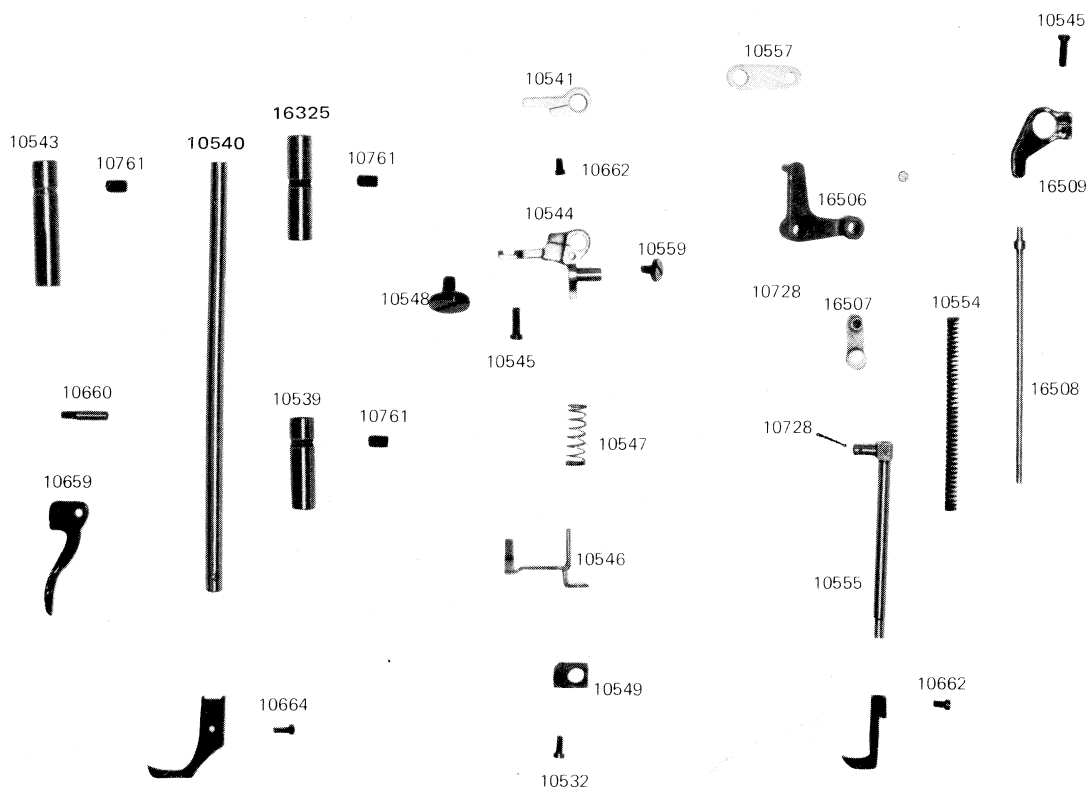

+16529 (1/2")
 +16530 (9/16")
 +16531 (5/8")
 +16532 (3/4")

*10269 (1/2")
 *10270 (9/16")
 *10271 (5/8")
 *10272 (3/4")

x16449 (1/2")
 x16450 (9/16")
 x16451 (5/8")
 x16452 (3/4")

+10489 (1/2")
 +10490 (9/16")
 +10491 (5/8")
 +10492 (3/4")

16429 (1/2")
 16430 (9/16")
 16431 (5/8")
 16432 (3/4")

16305 (7/8")
 16306 (1")

x10473 (7/8")
 x10474 (1")
 *15643 (7/8")
 *15644 (1")

+10193 (7/8")
 +10194 (1")

+16533 (7/8")
 +16534 (1")

*10273 (7/8")
 *10274 (1")
 x16453 (7/8")
 x16454 (1")
 +10493 (7/8")
 +10494 (1")

16433 (7/8")
 16434 (1")

* marked parts are only for Model 327R
 x marked parts are only for Model 327RB
 + marked parts are only for Model 328RB

ADDITIONAL SPECIAL PARTS FOR LSW-328RB

refer to page 14, 15