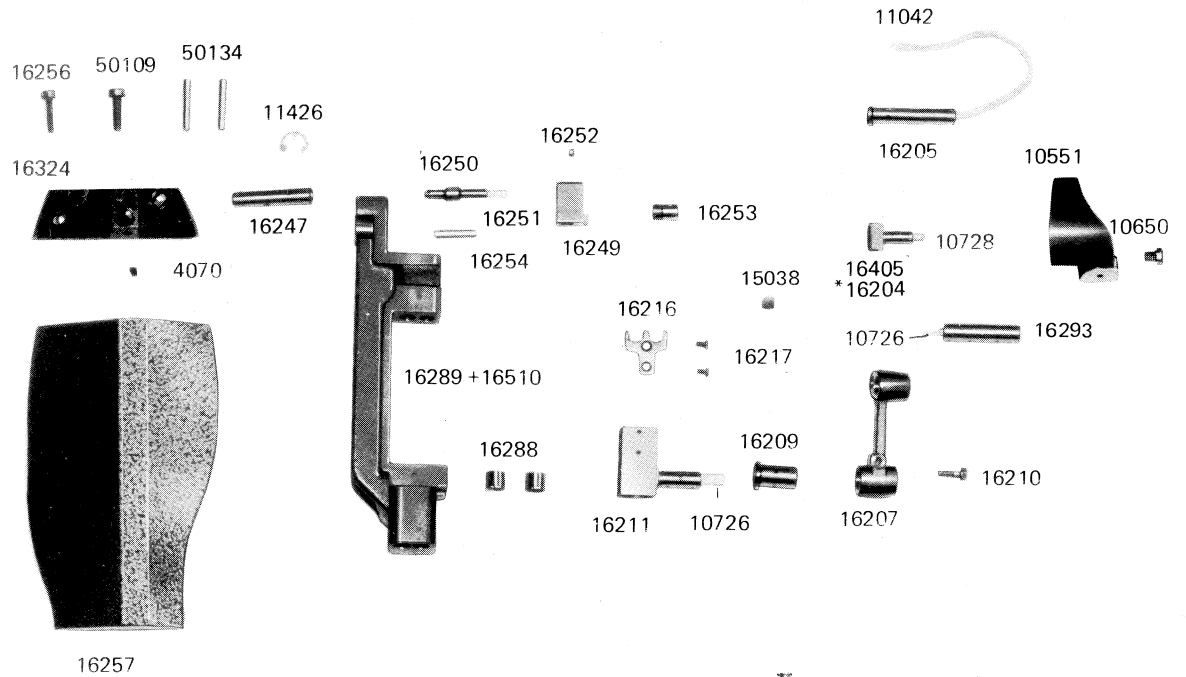

NEEDLE BAR ROCK FRAME, NEEDLE BAR

* marked parts are only for Model 327R
+ marked parts are only for Model 328RB