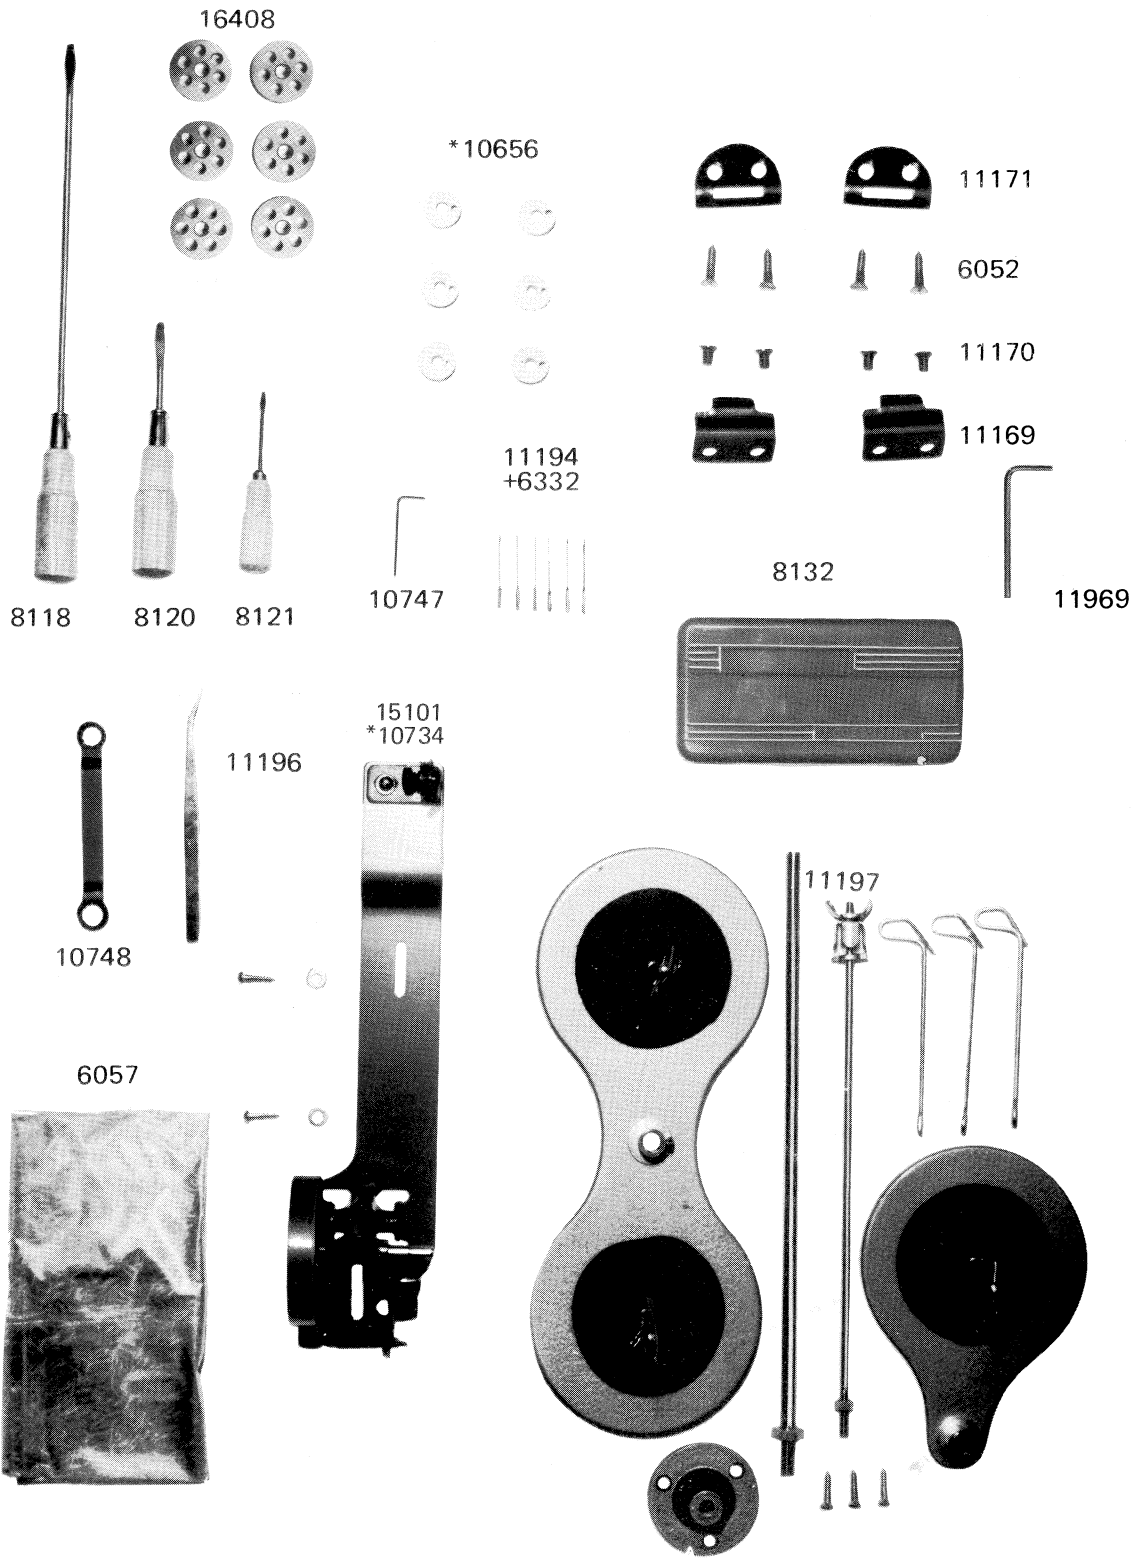

16407-8

16407-7

Re: Hook for Model 327R, please see on page 17.

ACCESSORIES

* marked parts are only for Model 327R

BELT GUARD

REVERSE FEEDING

GAUGE PARTS