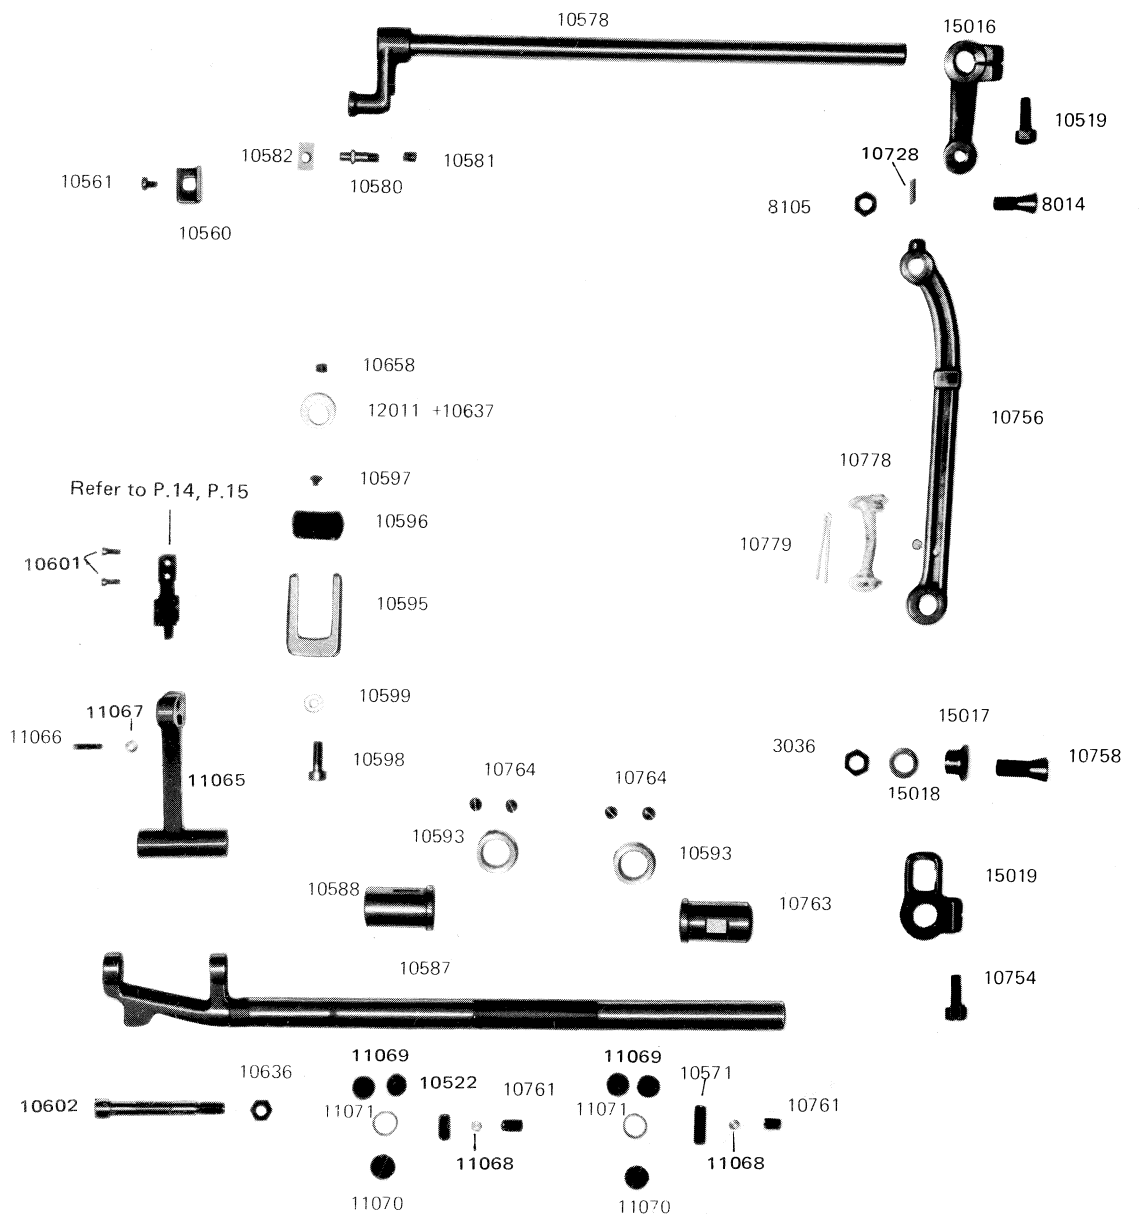

TOP COVER, FACE PLATE, SLIDE PLATE

- 10041 (1/8")
- 10042 (3/16"~1/4")
- 10043 (5/16")
- 10044 (3/8")
- 10045 (7/16"~1/2")
- 10046 (5/8")
- 10047 (3/4")
- 10048 (7/8")
- 10049 (1")

- 10060 (1/8"~3/16")
- 10061 (7/32"~3/8")
- 10062 (7/16"~1/2")
- 10063 (5/8"~3/4")
- 10064 (7/8"~1")

13085

11166

10667

10668

FEED BAR

+ marked parts are only for Model 328RB

LOWER SHAFT

* marked parts are only for Model 327R
 x marked parts are only for Model 327RB, 328RB

HOOK SADDLE

* marked parts are only for Model 327R

HOOK FOR MODEL 327RB, 328RB, ACCESSORIES

15082

8125

10735

15081

6052

16296 (3/16")
 16297 (7/32")
 16236 (1/4")
 16237 (5/16")
 16238 (3/8")
 16298 (7/16")

x10463 *15633(3/16")
 x10464 *15634(7/32")
 x10465 *15635(1/4")
 x10466 *15636(5/16")
 x10467 *15637(3/8")
 x10468 *15638(7/16")