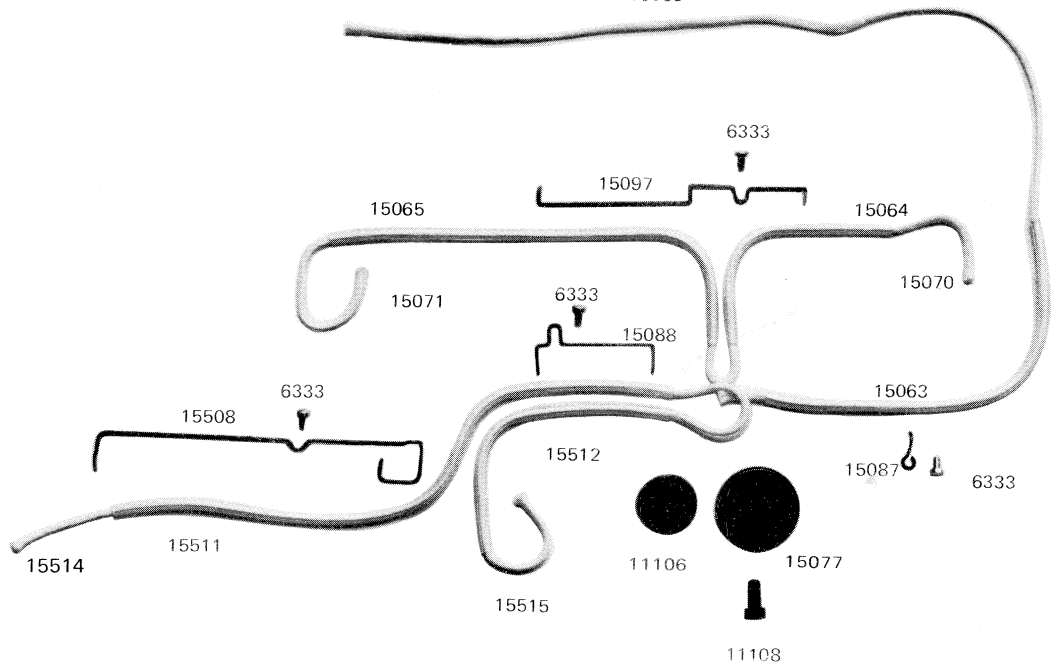

NEEDLE BAR ROCK FRAME, NEEDLE BAR

* marked parts are only for Model 327R
 + marked parts are only for Model 328RB

3

CHANGE OVER PARTS

* marked parts are only for Model 327R
+ marked parts are only for Model 328RB

PRESSER BAR, PRESSER LIFTER

△ marked parts are not used for Model 328RB

5

THREAD GUIDE, TENSION BRACKET, OIL WICK

Tens Complete (327R)
16318 S

* marked parts are only for Model 327R
+ marked parts are only for Model 328RB

TOP COVER, FACE PLATE, SLIDE PLATE

- 10041 (1/8")
- 10042 (3/16"~1/4")
- 10043 (5/16")
- 10044 (3/8")
- 10045 (7/16"~1/2")
- 10046 (5/8")
- 10047 (3/4")
- 10048 (7/8")
- 10049 (1")

- 10060 (1/8"~3/16")
- 10061 (7/32"~3/8")
- 10062 (7/16"~1/2")
- 10063 (5/8"~3/4")
- 10064 (7/8"~1")