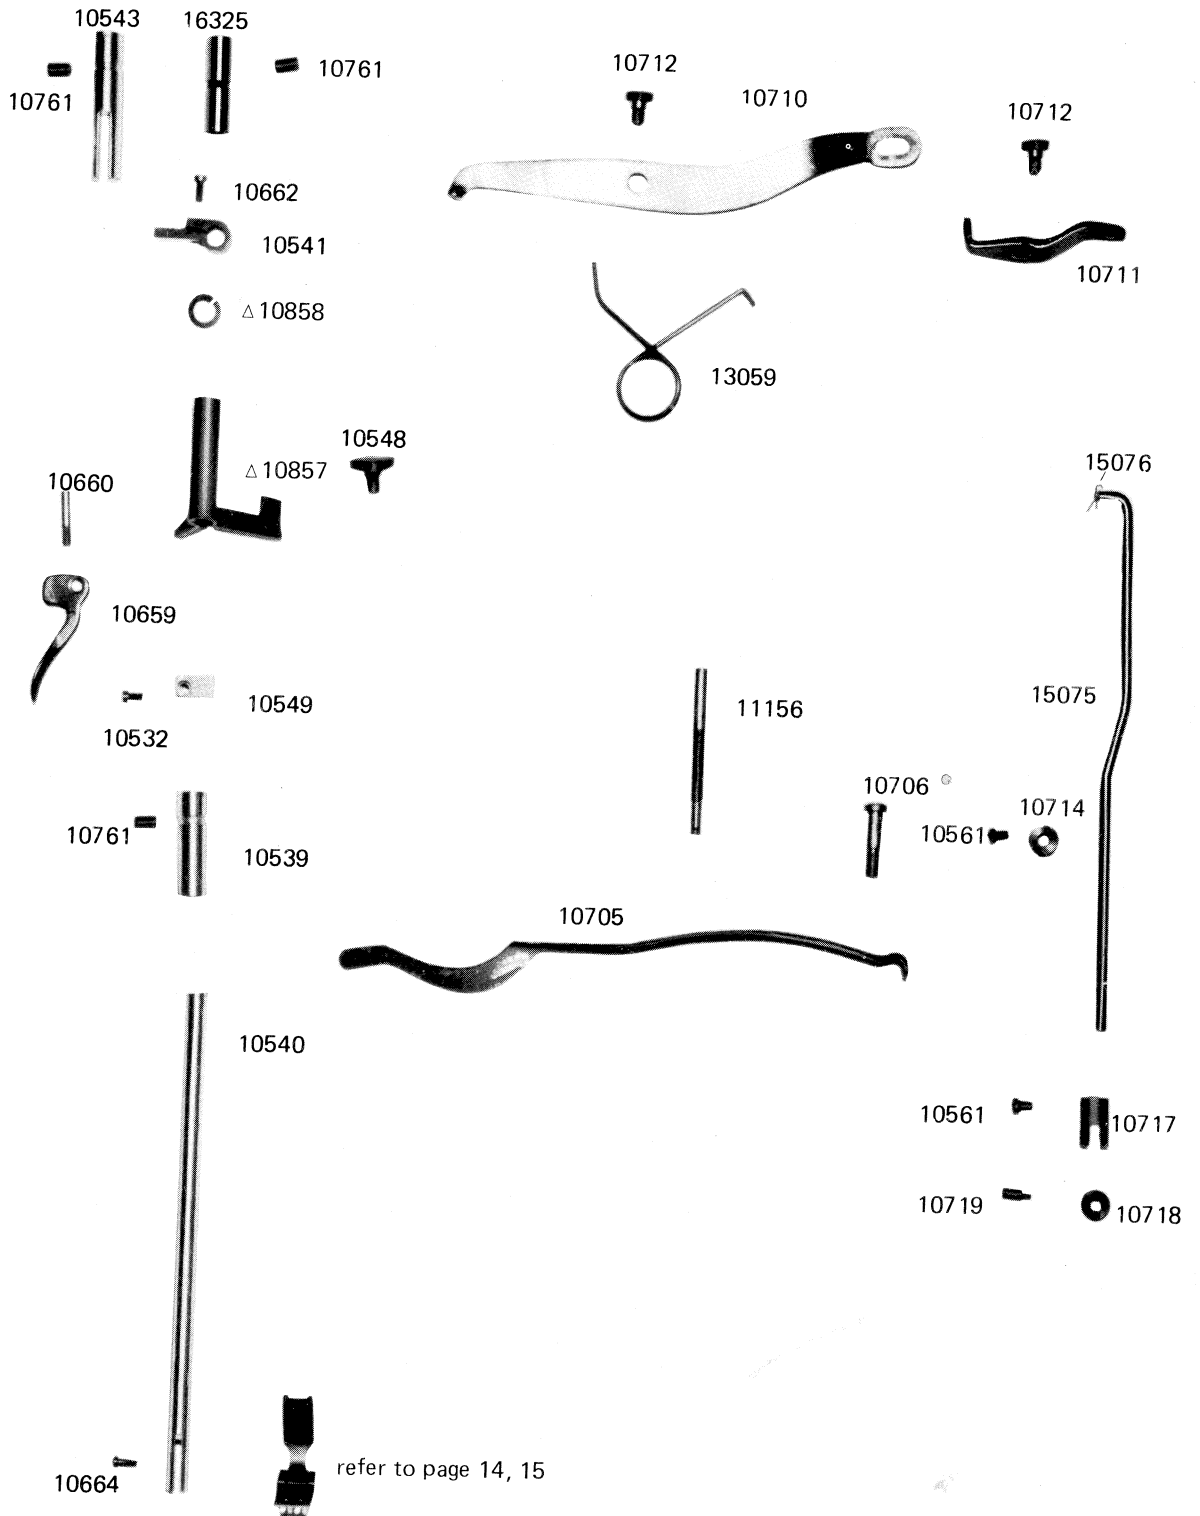

NEEDLE BAR ROCK FRAME, NEEDLE BAR

* marked parts are only for Model 327R
 + marked parts are only for Model 328RB

3

CHANGE OVER PARTS

* marked parts are only for Model 327R
+ marked parts are only for Model 328RB

PRESSER BAR, PRESSER LIFTER

△ marked parts are not used for Model 328RB

5

THREAD GUIDE, TENSION BRACKET, OIL WICK

Tens Complete (327R)
16318 S

* marked parts are only for Model 327R
+ marked parts are only for Model 328RB

TOP COVER, FACE PLATE, SLIDE PLATE

- 10041 (1/8")
- 10042 (3/16"~1/4")
- 10043 (5/16")
- 10044 (3/8")
- 10045 (7/16"~1/2")
- 10046 (5/8")
- 10047 (3/4")
- 10048 (7/8")
- 10049 (1")

- 10060 (1/8"~3/16")
- 10061 (7/32"~3/8")
- 10062 (7/16"~1/2")
- 10063 (5/8"~3/4")
- 10064 (7/8"~1")

16307-1/4

16239 (1/2")
 16302 (9/16")
 16303 (5/8")
 16304 (3/4")

x10469 (1/2")
 x10470 (9/16")
 x10471 (3/8")
 x10472 (3/4")
 *15639 (1/2")
 *15640 (9/16")
 *15641 (3/8")
 *15642 (3/4")

+10189 (1/2")
 +10190 (9/16")
 +10191 (5/8")
 +10192 (3/4")