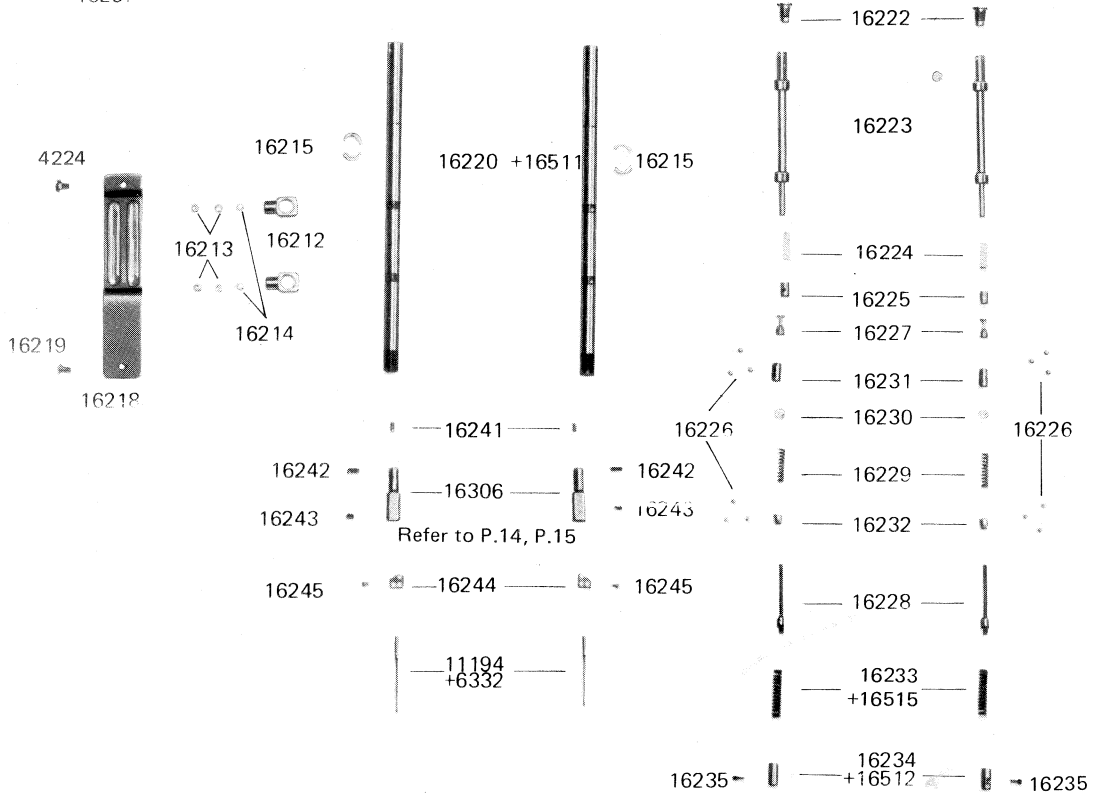

1

THREAD TAKE UP LEVER, UPPER SHAFT

10943(A) : with belt guard
 10943(B) : without belt guard
 *10847(A) : with belt guard
 *10847(B) : without belt guard

* marked parts are only for Model 327R
 + marked parts are only for Model 328RB

NEEDLE BAR ROCK FRAME, NEEDLE BAR

* marked parts are only for Model 327R
 + marked parts are only for Model 328RB

3

CHANGE OVER PARTS

* marked parts are only for Model 327R
+ marked parts are only for Model 328RB

TOP COVER, FACE PLATE, SLIDE PLATE

- 10041 (1/8")
- 10042 (3/16"~1/4")
- 10043 (5/16")
- 10044 (3/8")
- 10045 (7/16"~1/2")
- 10046 (5/8")
- 10047 (3/4")
- 10048 (7/8")
- 10049 (1")

- 10060 (1/8"~3/16")
- 10061 (7/32"~3/8")
- 10062 (7/16"~1/2")
- 10063 (5/8"~3/4")
- 10064 (7/8"~1")

16296 (3/16")
 16297 (7/32")
 16236 (1/4")
 16237 (5/16")
 16238 (3/8")
 16298 (7/16")

x10463 *15633(3/16")
 x10464 *15634(7/32")
 x10465 *15635(1/4")
 x10466 *15636(5/16")
 x10467 *15637(3/8")
 x10468 *15638(7/16")