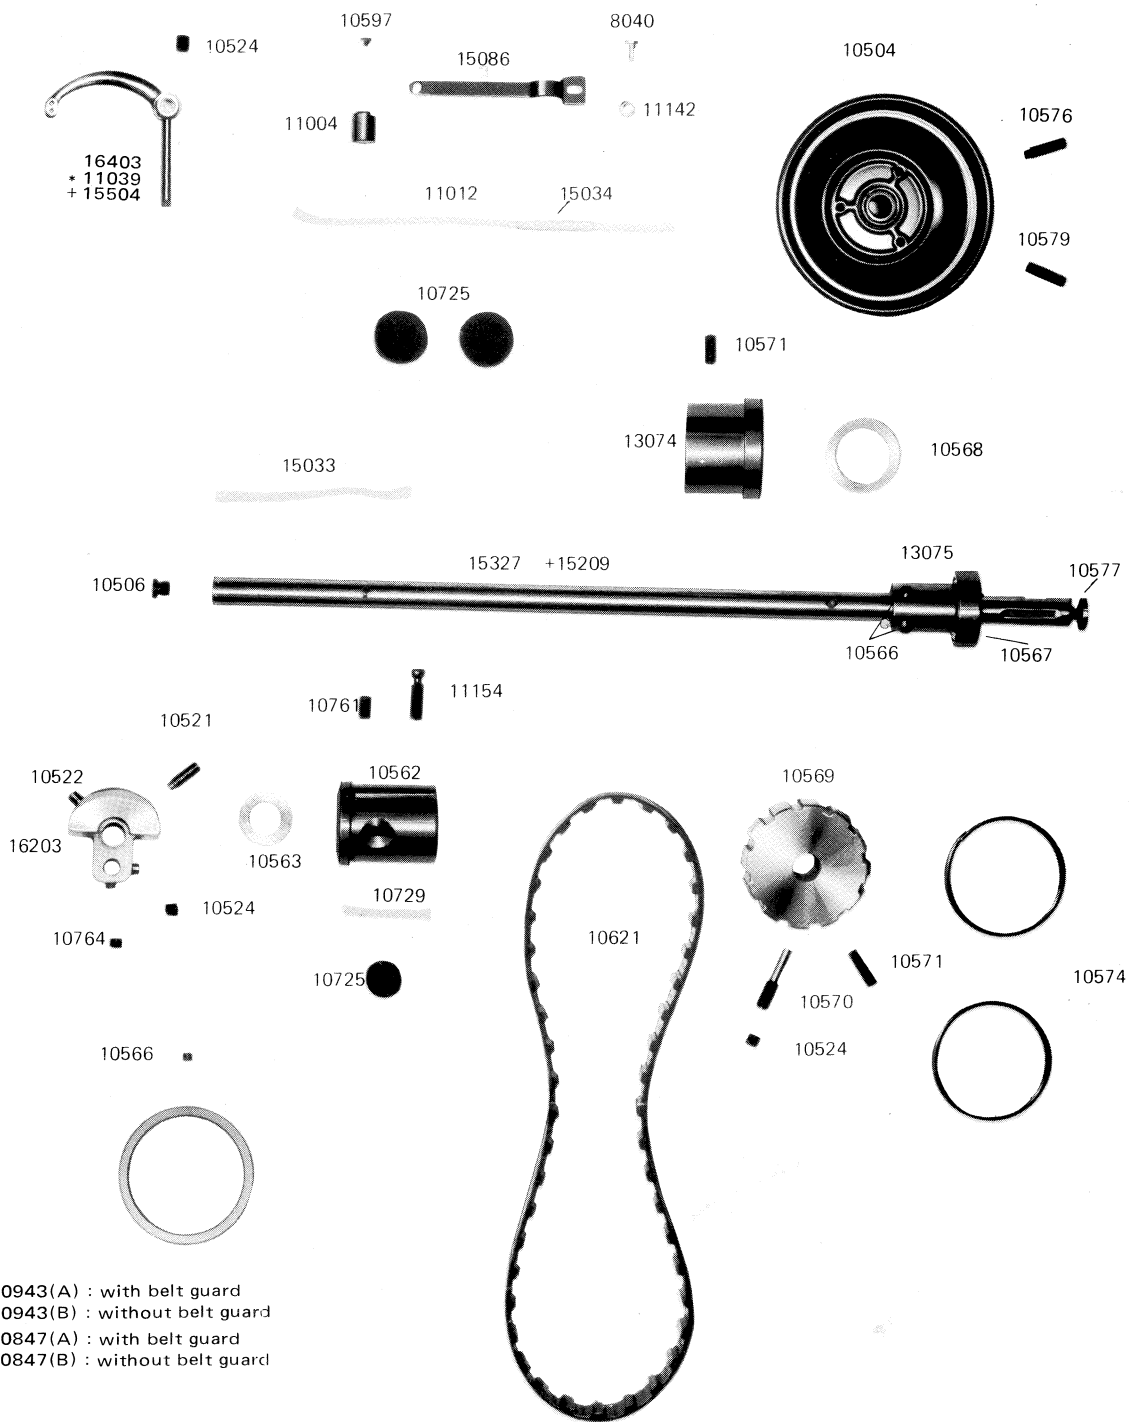

Osaka, Japan: CONSEW INTERNATIONAL LIMITED

Yamajin Bldg., 18, 1-chome, Hon-machi, Higashi-ku, Osaka, Japan

INDEX

THREAD TAKE UP LEVER, UPPER SHAFT	1
NEEDLE BAR ROCK FRAME, NEEDLE BAR	2
CHANGE OVER PARTS	3
PRESSER BAR, PRESSER LIFTER	4
THREAD GUIDE, TENSION BRACKET, OIL WICK	5
TOP COVER, FACE PLATE, SLIDE PLATE	6
FEED BAR	7
LOWER SHAFT	8
HOOK SADDLE	9
HOOK FOR MODEL 327RB, 328RB, ACCESSORIES	10
ACCESSORIES	11
BELT GUARD	12
REVERSE FEEDING	13
GAUGE PARTS	14
GAUGE PARTS	15
ADDITIONAL SPECIAL PARTS FOR 328RB	16
HOOK FOR 327R	17

1

THREAD TAKE UP LEVER, UPPER SHAFT

10943(A) : with belt guard
 10943(B) : without belt guard
 *10847(A) : with belt guard
 *10847(B) : without belt guard

* marked parts are only for Model 327R
 + marked parts are only for Model 328RB

TOP COVER, FACE PLATE, SLIDE PLATE

- 10041 (1/8")
- 10042 (3/16"~1/4")
- 10043 (5/16")
- 10044 (3/8")
- 10045 (7/16"~1/2")
- 10046 (5/8")
- 10047 (3/4")
- 10048 (7/8")
- 10049 (1")

- 10060 (1/8"~3/16")
- 10061 (7/32"~3/8")
- 10062 (7/16"~1/2")
- 10063 (5/8"~3/4")
- 10064 (7/8"~1")

16423A (3/16")
 16424 (7/32")
 16425 (1/4")
 16426 (5/16")
 16427 (3/8")
 16428 (7/16")

* marked parts are only for Model 327R
 x marked parts are only for Model 327RB
 + marked parts are only for Model 328RB