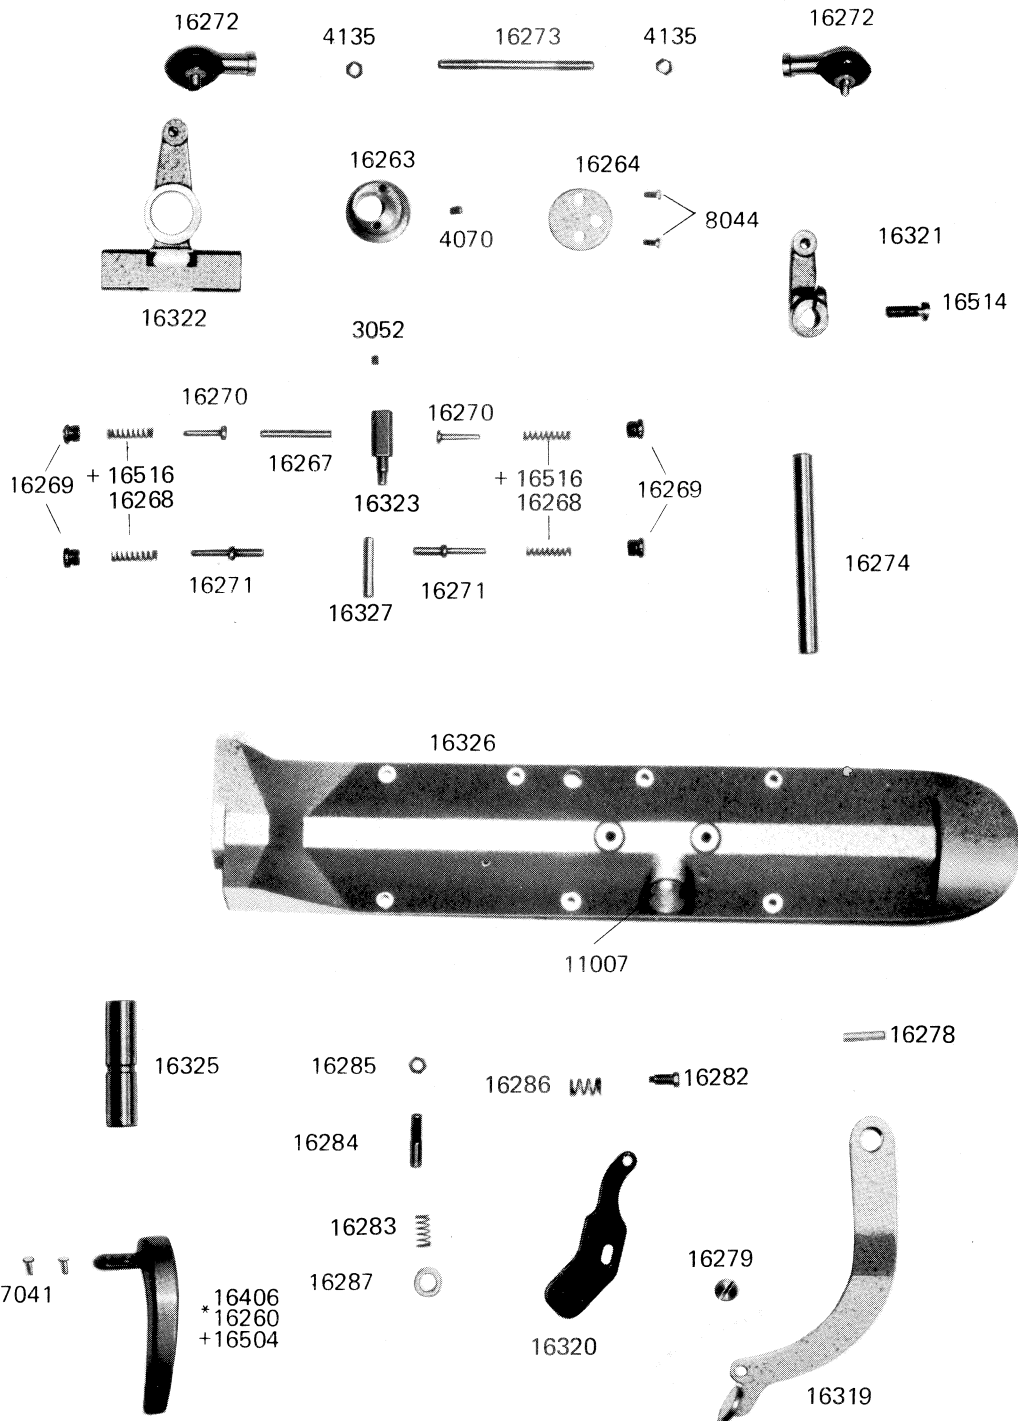

Osaka, Japan: CONSEW INTERNATIONAL LIMITED

Yamajin Bldg., 18, 1-chome, Hon-machi, Higashi-ku, Osaka, Japan

INDEX

THREAD TAKE UP LEVER, UPPER SHAFT	1
NEEDLE BAR ROCK FRAME, NEEDLE BAR	2
CHANGE OVER PARTS	3
PRESSER BAR, PRESSER LIFTER	4
THREAD GUIDE, TENSION BRACKET, OIL WICK	5
TOP COVER, FACE PLATE, SLIDE PLATE	6
FEED BAR	7
LOWER SHAFT	8
HOOK SADDLE	9
HOOK FOR MODEL 327RB, 328RB, ACCESSORIES	10
ACCESSORIES	11
BELT GUARD	12
REVERSE FEEDING	13
GAUGE PARTS	14
GAUGE PARTS	15
ADDITIONAL SPECIAL PARTS FOR 328RB	16
HOOK FOR 327R	17

1

THREAD TAKE UP LEVER, UPPER SHAFT

10943(A) : with belt guard
 10943(B) : without belt guard
 *10847(A) : with belt guard
 *10847(B) : without belt guard

* marked parts are only for Model 327R
 + marked parts are only for Model 328RB

NEEDLE BAR ROCK FRAME, NEEDLE BAR

* marked parts are only for Model 327R
 + marked parts are only for Model 328RB

3

CHANGE OVER PARTS

* marked parts are only for Model 327R
+ marked parts are only for Model 328RB

TOP COVER, FACE PLATE, SLIDE PLATE

- 10041 (1/8")
- 10042 (3/16"~1/4")
- 10043 (5/16")
- 10044 (3/8")
- 10045 (7/16"~1/2")
- 10046 (5/8")
- 10047 (3/4")
- 10048 (7/8")
- 10049 (1")

- 10060 (1/8"~3/16")
- 10061 (7/32"~3/8")
- 10062 (7/16"~1/2")
- 10063 (5/8"~3/4")
- 10064 (7/8"~1")