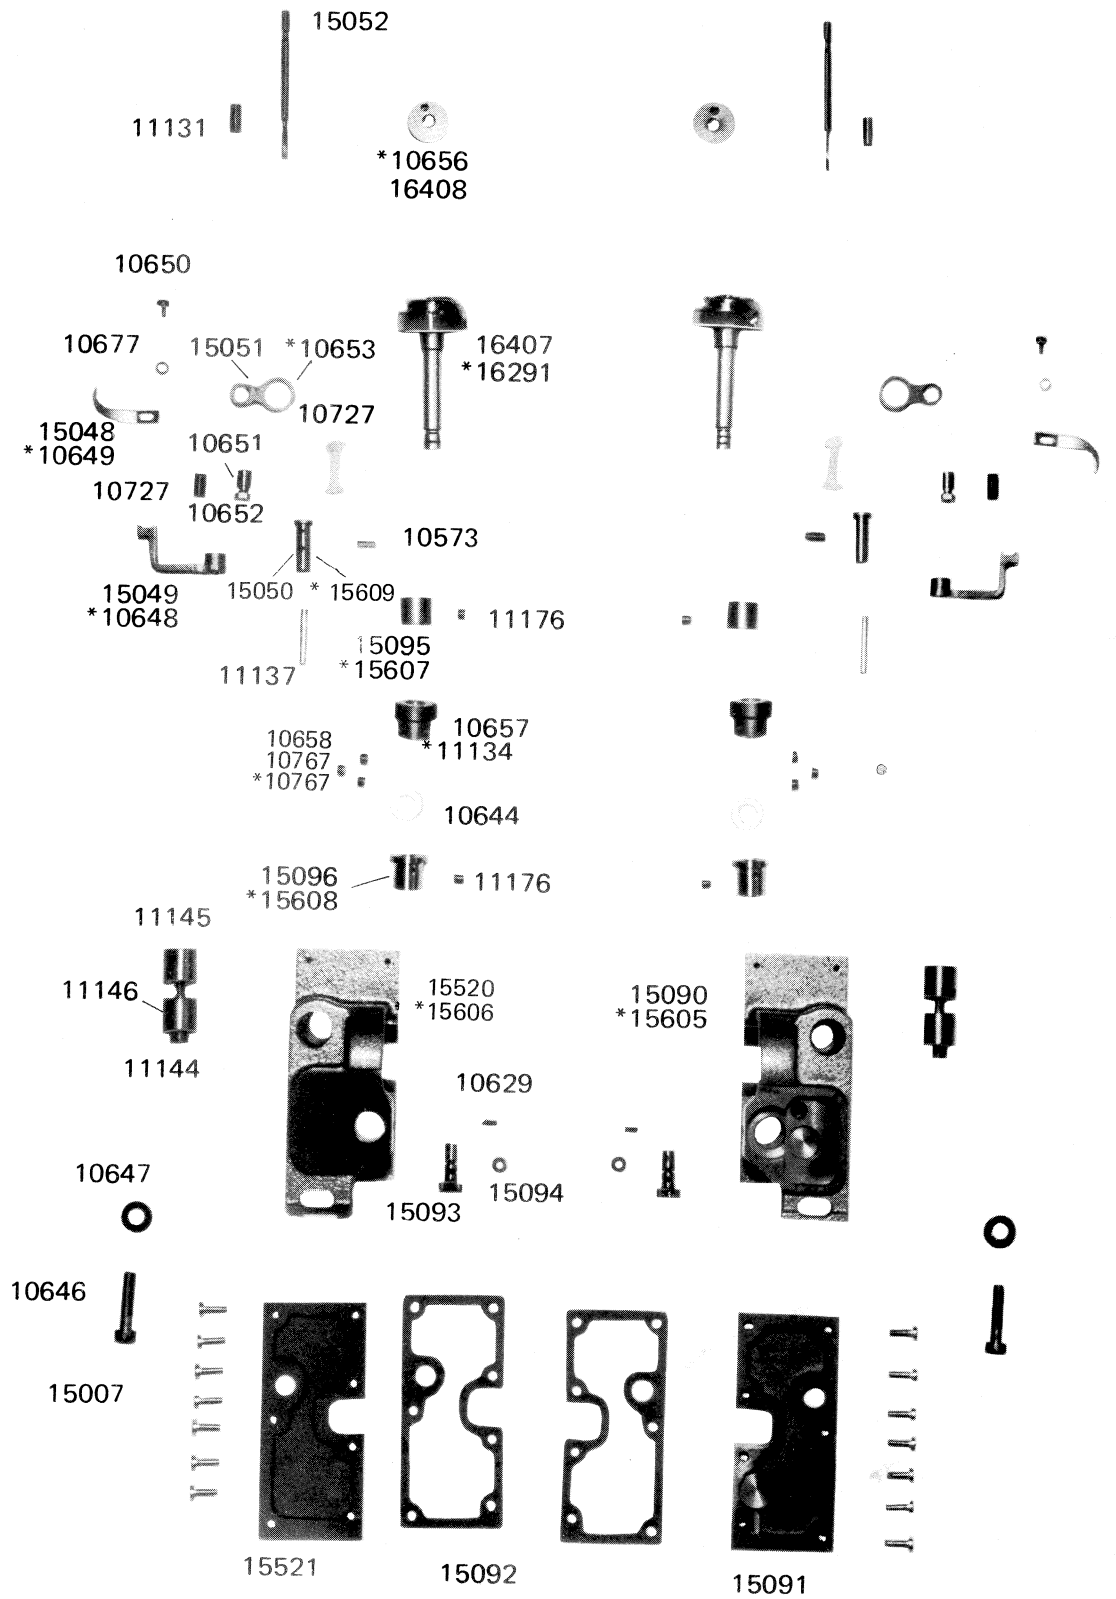

HOOK SADDLE

* marked parts are only for Model 327R