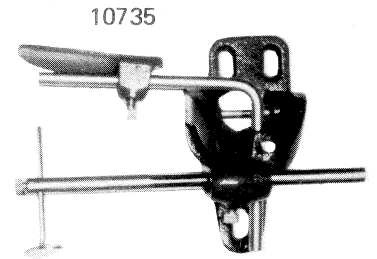

13085

11166

10667

10668

FEED BAR

+ marked parts are only for Model 328RB

LOWER SHAFT

* marked parts are only for Model 327R
 x marked parts are only for Model 327RB, 328RB

HOOK SADDLE

* marked parts are only for Model 327R

HOOK FOR MODEL 327RB, 328RB, ACCESSORIES

15082

8125

10735

15081

6052