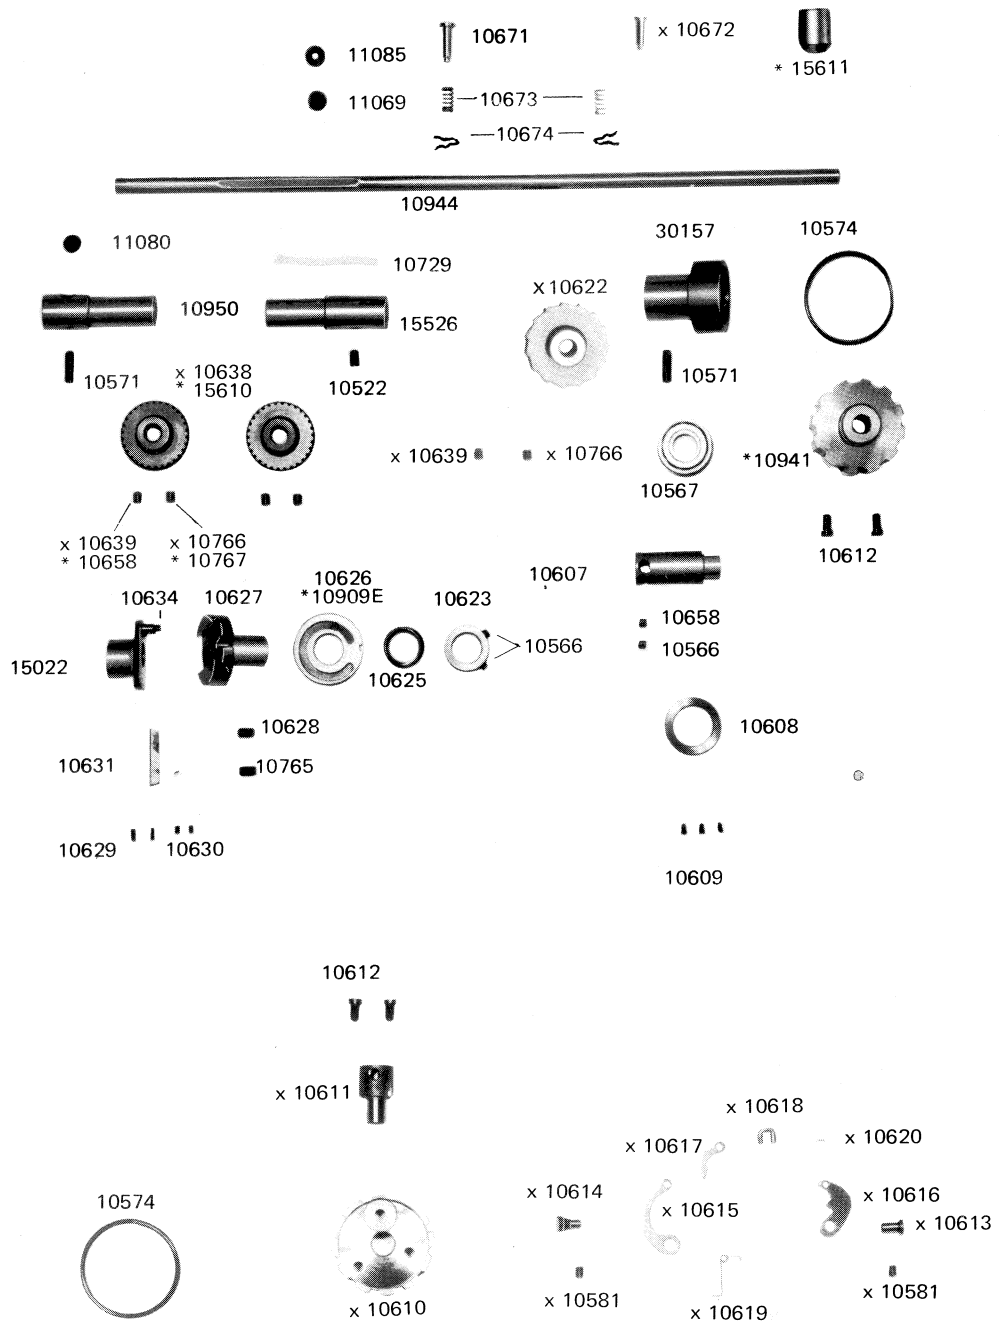

TOP COVER, FACE PLATE, SLIDE PLATE

- 10041 (1/8")
- 10042 (3/16"~1/4")
- 10043 (5/16")
- 10044 (3/8")
- 10045 (7/16"~1/2")
- 10046 (5/8")
- 10047 (3/4")
- 10048 (7/8")
- 10049 (1")

- 10060 (1/8"~3/16")
- 10061 (7/32"~3/8")
- 10062 (7/16"~1/2")
- 10063 (5/8"~3/4")
- 10064 (7/8"~1")

13085

11166

10667

10668

FEED BAR

+ marked parts are only for Model 328RB

LOWER SHAFT

* marked parts are only for Model 327R
 x marked parts are only for Model 327RB, 328RB

16296 (3/16")
 16297 (7/32")
 16236 (1/4")
 16237 (5/16")
 16238 (3/8")
 16298 (7/16")

x10463 *15633(3/16")
 x10464 *15634(7/32")
 x10465 *15635(1/4")
 x10466 *15636(5/16")
 x10467 *15637(3/8")
 x10468 *15638(7/16")

16307-1/4

16239 (1/2")
 16302 (9/16")
 16303 (5/8")
 16304 (3/4")

x10469 (1/2")
 x10470 (9/16")
 x10471 (3/8")
 x10472 (3/4")
 *15639 (1/2")
 *15640 (9/16")
 *15641 (3/8")
 *15642 (3/4")

+10189 (1/2")
 +10190 (9/16")
 +10191 (5/8")
 +10192 (3/4")