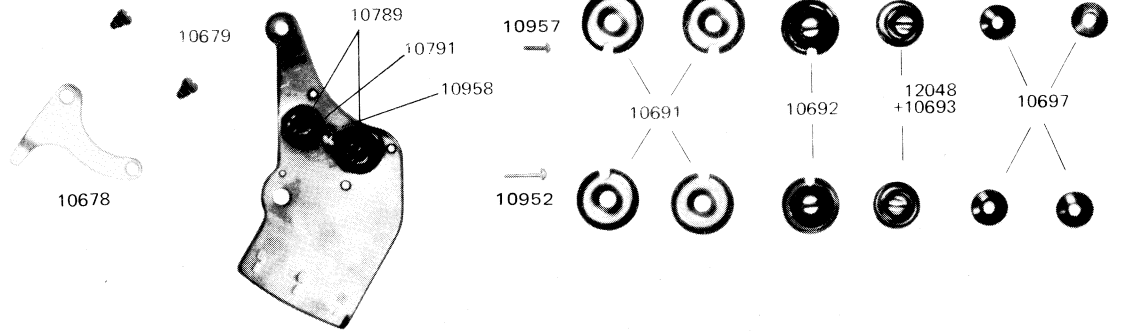

PRESSER BAR, PRESSER LIFTER

△ marked parts are not used for Model 328RB

5

THREAD GUIDE, TENSION BRACKET, OIL WICK

Tens Complete (327R)
16318 S

* marked parts are only for Model 327R
+ marked parts are only for Model 328RB

TOP COVER, FACE PLATE, SLIDE PLATE

- 10041 (1/8")
- 10042 (3/16"~1/4")
- 10043 (5/16")
- 10044 (3/8")
- 10045 (7/16"~1/2")
- 10046 (5/8")
- 10047 (3/4")
- 10048 (7/8")
- 10049 (1")

- 10060 (1/8"~3/16")
- 10061 (7/32"~3/8")
- 10062 (7/16"~1/2")
- 10063 (5/8"~3/4")
- 10064 (7/8"~1")